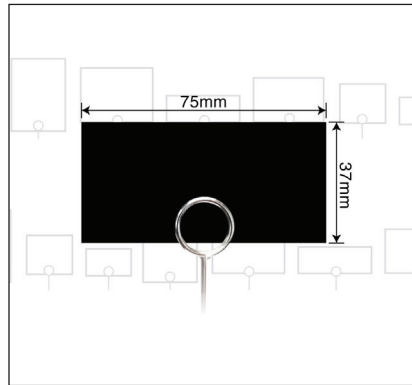

Colour: Black
SKU: SYMEYO000023