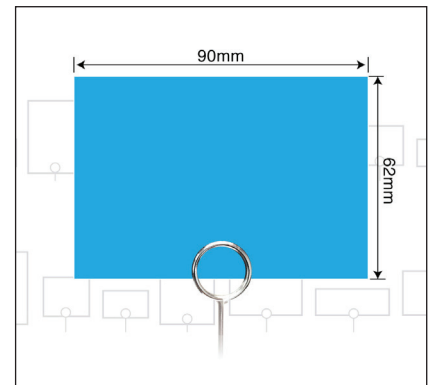

your symeyoTM catalogue

symeyoTM.com

CLICK • PRINT • DISPLAY

Product Display Labels

Your label cards are responsible for the size and colour of the PDL on your display label.

You can choose from our vast range of different colours and sizes in order to display your products with design freedom and versatility.

They are available in different sizes and colours divided by types to help you to choose the best options for your display.

Ask about custom sizes, designs or your branding pre-printed.

Type 1 75mm x 37mm

Colour: Matte Black
SKU: SYMEYO000032

Product Display Labels

Type 4 90mm x 62mm

Colour: Black
SKU: SYMEYO000002

Colour: Black Border
SKU: SYMEYO000014

Colour: Blue
SKU: SYMEYO000003

Colour: Grey
SKU: SYMEYO000004

Colour: White
SKU: SYMEYO000001

Type 5 90mm x 75mm

Colour: Black and Red
SKU: SYMEYO000011

Colour: Black and Yellow
SKU: SYMEYO000040

Colour: Blue
SKU: SYMEYO000012

Product Display Labels

Type 5 90mm x 75mm