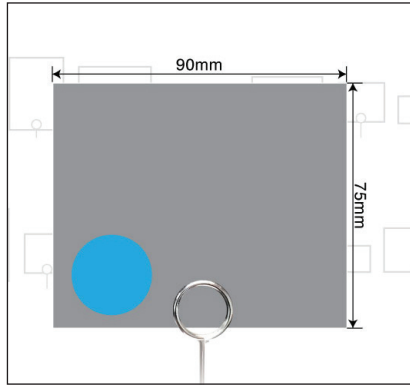

Colour: Grey and Blue
SKU: SYMEYO000015