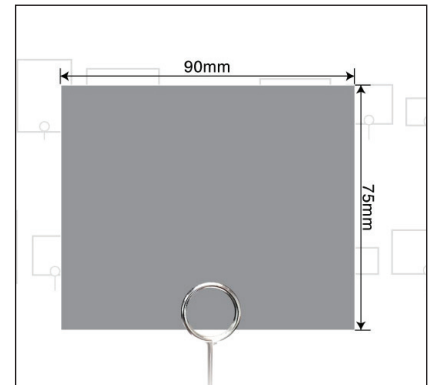

Colour: Grey
SKU: SYMEYO000006