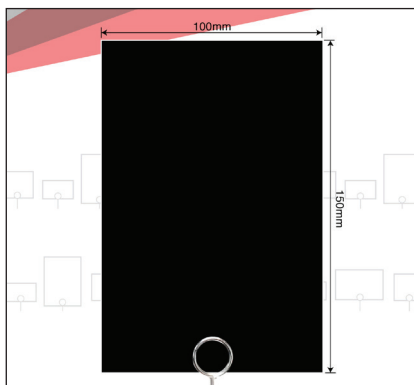

They are available in different sizes and colours divided by types to help you to choose the best options for your display.

Ask about custom sizes, designs or your branding pre-printed.

Type 1 75mm x 37mm

Colour: Grey and Red
SKU: SYMEYO000007

Colour: Grey, Red and Blue
SKU: SYMEYO000016

Product Display Labels

Type 5 90mm x 75mm

Colour: Pink
SKU: SYMEYO000036

Colour: Special Offer Grey & Yellow
SKU: SYMEYO000034

Type 6 108mm x 62mm

Colour: BLACK & WHITE
SKU: SYMEYO000008

Colour: Black, White & Red
SKU: Symeyo000017

Type 7 90mm x 75mm

Colour: Black
SKU: SYMEYO000035

Colour: Matt Black
SKU: SYMEYO000030

Colour: White
SKU: SYMEYO000037