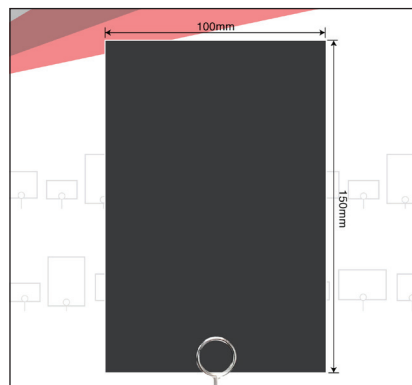

They are available in different sizes and colours divided by types to help you to choose the best options for your display.

Ask about custom sizes, designs or your branding pre-printed.

Type 1 75mm x 37mm

Colour: Grey and Red
SKU: SYMEYO000007

Colour: Grey, Red and Blue
SKU: SYMEYO000016

Product Display Labels

Type 5 90mm x 75mm

Colour: Pink
SKU: SYMEYO000036

Colour: Special Offer Grey & Yellow
SKU: SYMEYO000034

Type 6 108mm x 62mm

Colour: BLACK & WHITE
SKU: SYMEYO000008

Colour: Black, White & Red
SKU: Symeyo000017

Type 7 90mm x 75mm

Colour: Black
SKU: SYMEYO000035

Colour: Matt Black
SKU: SYMEYO000030

Colour: White
SKU: SYMEYO000037