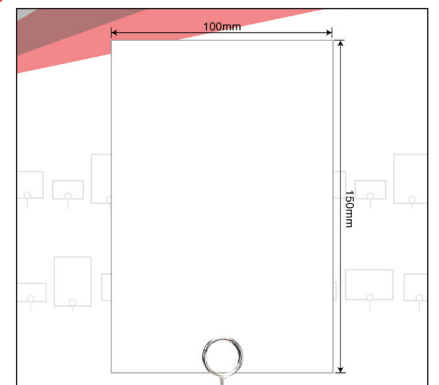

They are available in different sizes and colours divided by types to help you to choose the best options for your display.

Ask about custom sizes, designs or your branding pre-printed.

Type 1 75mm x 37mm

Type 6 108mm x 62mm

Colour: BLACK & WHITE
SKU: SYMEYO000008

Colour: Black, White & Red
SKU: Symeyo000017

Type 7 90mm x 75mm

Colour: Black
SKU: SYMEYO000035

Colour: Matt Black
SKU: SYMEYO000030

Colour: White
SKU: SYMEYO000037