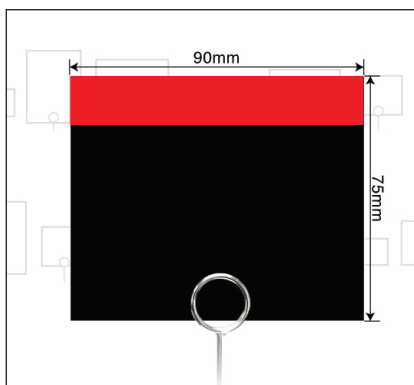

your symeyoTM catalogue

symeyoTM.com

CLICK • PRINT • DISPLAY

Product Display Labels

Your label cards are responsible for the size and colour of the PDL on your display label.

You can choose from our vast range of different colours and sizes in order to display your products with design freedom and versatility.

They are available in different sizes and colours divided by types to help you to choose the best options for your display.

Ask about custom sizes, designs or your branding pre-printed.

Type 1 75mm x 37mm

Colour: Matte Black
SKU: SYMEYO000032

Product Display Labels

Type 4 90mm x 62mm

Colour: Black
SKU: SYMEYO000002

Colour: Black Border
SKU: SYMEYO000014

Colour: Blue
SKU: SYMEYO000003

Colour: Grey
SKU: SYMEYO000004

Colour: White
SKU: SYMEYO000001

Type 5 90mm x 75mm

Colour: Black and Red
SKU: SYMEYO000011

Colour: Black and Yellow
SKU: SYMEYO000040

Colour: Blue
SKU: SYMEYO000012

Product Display Labels

Type 5 90mm x 75mm