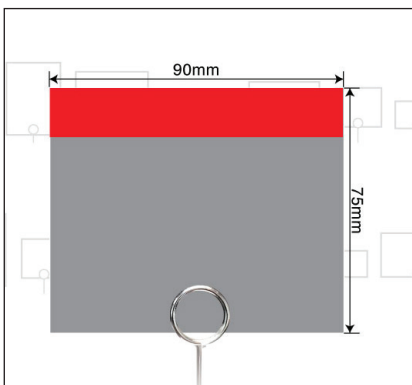

They are available in different sizes and colours divided by types to help you to choose the best options for your display.

Ask about custom sizes, designs or your branding pre-printed.

Type 1 75mm x 37mm

Colour: White
SKU: SYMEYO000001

Type 5 90mm x 75mm

Colour: Black and Red
SKU: SYMEYO000011

Colour: Black and Yellow
SKU: SYMEYO000040

Colour: Blue
SKU: SYMEYO000012

Product Display Labels

Type 5 90mm x 75mm

Colour: Grey and Red
SKU: SYMEYO000007

Colour: Grey, Red and Blue
SKU: SYMEYO000016

Product Display Labels

Type 5 90mm x 75mm

Colour: Pink
SKU: SYMEYO000036

Colour: Special Offer Grey & Yellow
SKU: SYMEYO000034