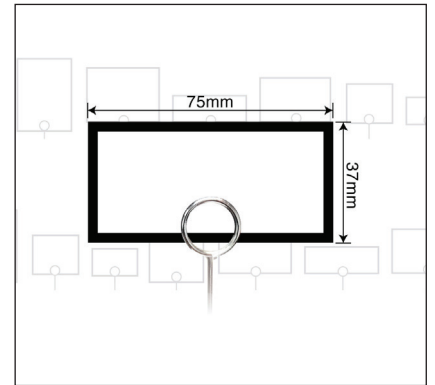

Colour: Black & White
SKU: SYMEYO000009