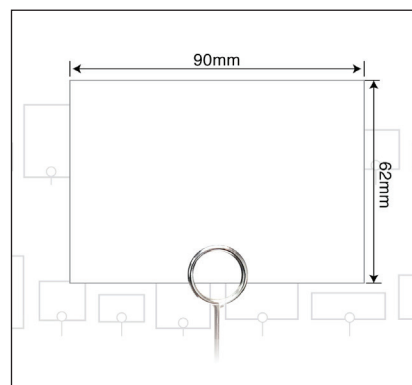

your symeyoTM catalogue

symeyoTM.com

CLICK • PRINT • DISPLAY

Product Display Labels

Your label cards are responsible for the size and colour of the PDL on your display label.

You can choose from our vast range of different colours and sizes in order to display your products with design freedom and versatility.

They are available in different sizes and colours divided by types to help you to choose the best options for your display.

Ask about custom sizes, designs or your branding pre-printed.

Type 1 75mm x 37mm

Colour: Matte Black
SKU: SYMEYO000032

Product Display Labels

Type 4 90mm x 62mm

Colour: Black
SKU: SYMEYO000002

Colour: Black Border
SKU: SYMEYO000014

Colour: Blue
SKU: SYMEYO000003

Colour: Grey
SKU: SYMEYO000004

Colour: White
SKU: SYMEYO000001

Type 5 90mm x 75mm

Colour: Black and Red
SKU: SYMEYO000011

Colour: Black and Yellow
SKU: SYMEYO000040

Colour: Blue
SKU: SYMEYO000012

Product Display Labels

Type 5 90mm x 75mm