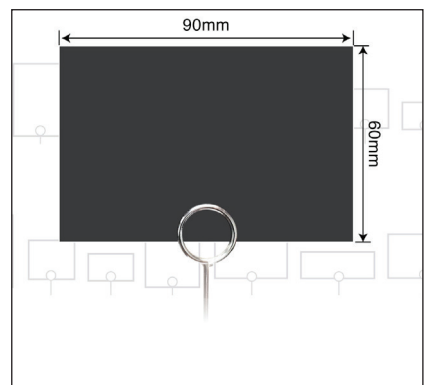

your symeyoTM catalogue

symeyoTM.com

CLICK • PRINT • DISPLAY

Product Display Labels

Your label cards are responsible for the size and colour of the PDL on your display label.

You can choose from our vast range of different colours and sizes in order to display your products with design freedom and versatility.

They are available in different sizes and colours divided by types to help you to choose the best options for your display.

Ask about custom sizes, designs or your branding pre-printed.

Type 1 75mm x 37mm

Colour: Matte Black
SKU: SYMEYO000032

Product Display Labels

Type 4 90mm x 62mm

Colour: Black
SKU: SYMEYO000002

Colour: Black Border
SKU: SYMEYO000014

Colour: Blue
SKU: SYMEYO000003

Colour: Grey
SKU: SYMEYO000004

Colour: White
SKU: SYMEYO000001

Type 5 90mm x 75mm

Colour: Black and Red
SKU: SYMEYO000011

Colour: Black and Yellow
SKU: SYMEYO000040

Colour: Blue
SKU: SYMEYO000012

Product Display Labels

Type 5 90mm x 75mm