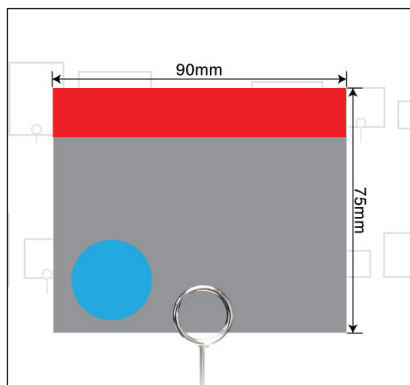

They are available in different sizes and colours divided by types to help you to choose the best options for your display.

Ask about custom sizes, designs or your branding pre-printed.

Type 1 75mm x 37mm

Colour: White
SKU: SYMEYO000001

Type 5 90mm x 75mm

Colour: Black and Red
SKU: SYMEYO000011

Colour: Black and Yellow
SKU: SYMEYO000040

Colour: Blue
SKU: SYMEYO000012

Product Display Labels

Type 5 90mm x 75mm

Colour: Grey and Red
SKU: SYMEYO000007

Colour: Grey, Red and Blue
SKU: SYMEYO000016

Product Display Labels

Type 5 90mm x 75mm

Colour: Pink
SKU: SYMEYO000036

Colour: Special Offer Grey & Yellow
SKU: SYMEYO000034