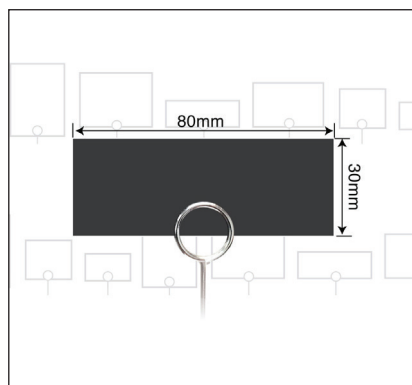

Type 2 80mm x 30mm

Colour: Matte Black
SKU: SYMEYO000031