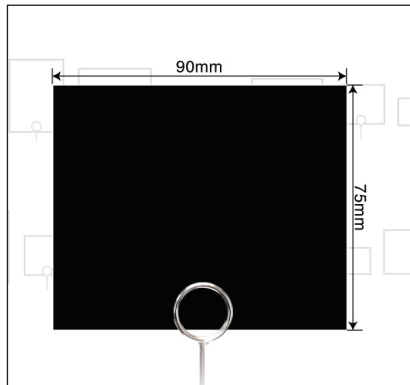

Colour: Glossy Black
SKU: SYMEYO000010