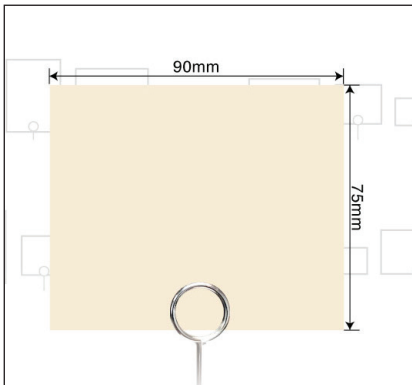

Colour: Cream
SKU: SYMEYO000024