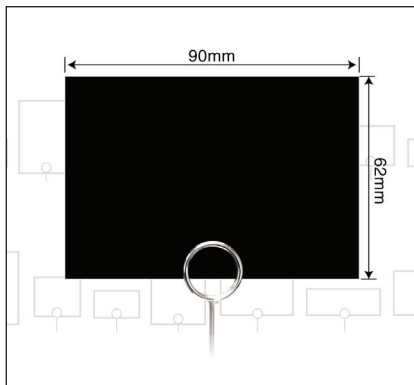

your symeyoTM catalogue

symeyoTM.com

CLICK • PRINT • DISPLAY

Product Display Labels

Your label cards are responsible for the size and colour of the PDL on your display label.

You can choose from our vast range of different colours and sizes in order to display your products with design freedom and versatility.

They are available in different sizes and colours divided by types to help you to choose the best options for your display.

Ask about custom sizes, designs or your branding pre-printed.

Type 1 75mm x 37mm

Colour: Matte Black
SKU: SYMEYO000032

Product Display Labels

Type 4 90mm x 62mm

Colour: Black
SKU: SYMEYO000002

Colour: Black Border
SKU: SYMEYO000014

Colour: Blue
SKU: SYMEYO000003

Colour: Grey
SKU: SYMEYO000004

Colour: White
SKU: SYMEYO000001

Type 5 90mm x 75mm

Colour: Black and Red
SKU: SYMEYO000011

Colour: Black and Yellow
SKU: SYMEYO000040

Colour: Blue
SKU: SYMEYO000012

Product Display Labels

Type 5 90mm x 75mm