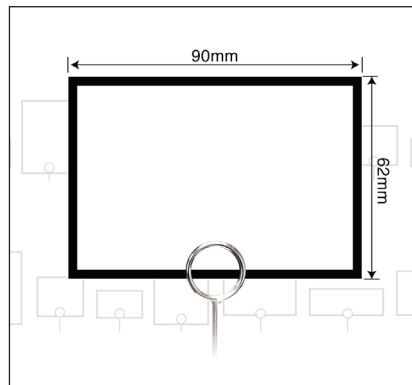

Colour: Black Border
SKU: SYMEYO000014