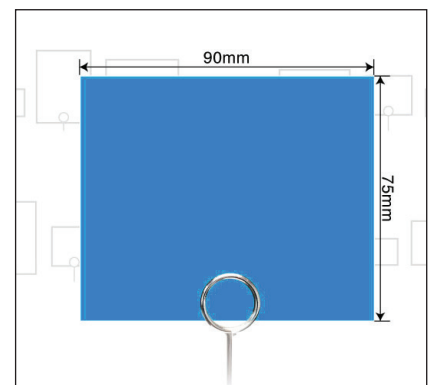

They are available in different sizes and colours divided by types to help you to choose the best options for your display.

Ask about custom sizes, designs or your branding pre-printed.

Type 1 75mm x 37mm

Colour: White
SKU: SYMEYO000001

Type 5 90mm x 75mm

Colour: Black and Red
SKU: SYMEYO000011

Colour: Black and Yellow
SKU: SYMEYO000040

Colour: Blue
SKU: SYMEYO000012

Product Display Labels

Type 5 90mm x 75mm