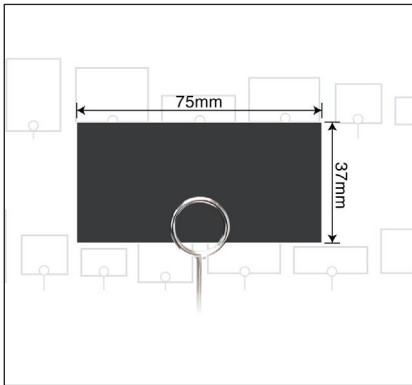

your symeyoTM catalogue

symeyoTM.com

CLICK • PRINT • DISPLAY

Product Display Labels

Your label cards are responsible for the size and colour of the PDL on your display label.

You can choose from our vast range of different colours and sizes in order to display your products with design freedom and versatility.

They are available in different sizes and colours divided by types to help you to choose the best options for your display.

Ask about custom sizes, designs or your branding pre-printed.

Type 1 75mm x 37mm

Colour: White
SKU: SYMEYO000001

Type 5 90mm x 75mm

Colour: Black and Red
SKU: SYMEYO000011

Colour: Black and Yellow
SKU: SYMEYO000040

Colour: Blue
SKU: SYMEYO000012

Product Display Labels

Type 5 90mm x 75mm