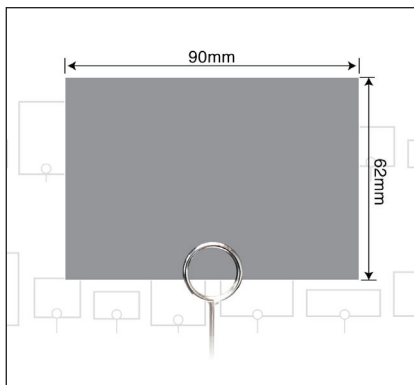

your symeyoTM catalogue

symeyoTM.com

CLICK • PRINT • DISPLAY

Product Display Labels

Your label cards are responsible for the size and colour of the PDL on your display label.

You can choose from our vast range of different colours and sizes in order to display your products with design freedom and versatility.

They are available in different sizes and colours divided by types to help you to choose the best options for your display.

Ask about custom sizes, designs or your branding pre-printed.

Type 1 75mm x 37mm

Colour: Matte Black
SKU: SYMEYO000032

Product Display Labels

Type 4 90mm x 62mm

Colour: Black
SKU: SYMEYO000002

Colour: Black Border
SKU: SYMEYO000014

Colour: Blue
SKU: SYMEYO000003

Colour: Grey
SKU: SYMEYO000004

Colour: White
SKU: SYMEYO000001

Type 5 90mm x 75mm

Colour: Black and Red
SKU: SYMEYO000011

Colour: Black and Yellow
SKU: SYMEYO000040

Colour: Blue
SKU: SYMEYO000012

Product Display Labels

Type 5 90mm x 75mm