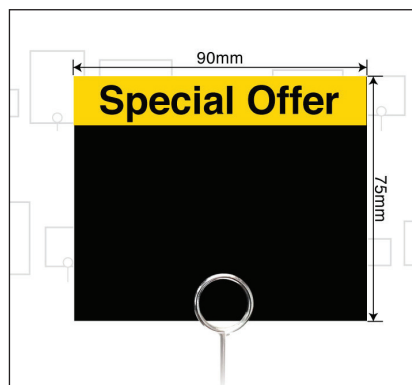

your symeyoTM catalogue

symeyoTM.com

CLICK • PRINT • DISPLAY

Product Display Labels

Your label cards are responsible for the size and colour of the PDL on your display label.

You can choose from our vast range of different colours and sizes in order to display your products with design freedom and versatility.

They are available in different sizes and colours divided by types to help you to choose the best options for your display.

Ask about custom sizes, designs or your branding pre-printed.

Type 1 75mm x 37mm

Colour: Matte Black
SKU: SYMEYO000032

Product Display Labels

Type 4 90mm x 62mm

Colour: Black
SKU: SYMEYO000002

Colour: Black Border
SKU: SYMEYO000014

Colour: Blue
SKU: SYMEYO000003

Colour: Grey
SKU: SYMEYO000004

Colour: White
SKU: SYMEYO000001

Type 5 90mm x 75mm

Colour: Black and Red
SKU: SYMEYO000011

Colour: Black and Yellow
SKU: SYMEYO000040

Colour: Blue
SKU: SYMEYO000012

Product Display Labels

Type 5 90mm x 75mm