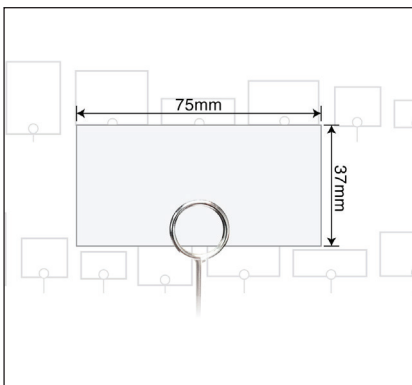

Colour: Matte White
SKU: SYMEYO000022