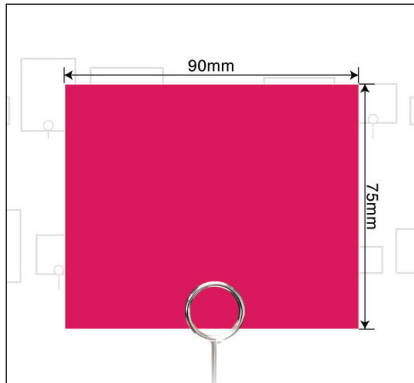

They are available in different sizes and colours divided by types to help you to choose the best options for your display.

Ask about custom sizes, designs or your branding pre-printed.

Type 1 75mm x 37mm

Colour: White
SKU: SYMEYO000001

Type 5 90mm x 75mm

Colour: Black and Red
SKU: SYMEYO000011

Colour: Black and Yellow
SKU: SYMEYO000040

Colour: Blue
SKU: SYMEYO000012

Product Display Labels

Type 5 90mm x 75mm

Colour: Grey and Red
SKU: SYMEYO000007

Colour: Grey, Red and Blue
SKU: SYMEYO000016

Product Display Labels

Type 5 90mm x 75mm

Colour: Pink
SKU: SYMEYO000036

Colour: Special Offer Grey & Yellow
SKU: SYMEYO000034