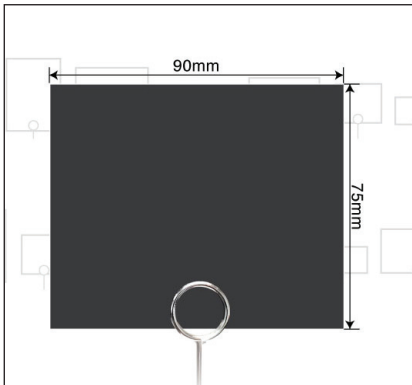

They are available in different sizes and colours divided by types to help you to choose the best options for your display.

Ask about custom sizes, designs or your branding pre-printed.

Type 1 75mm x 37mm

Colour: Matte Black
SKU: SYMEYO000032

Product Display Labels

Type 4 90mm x 62mm

Colour: Black
SKU: SYMEYO000002

Colour: Black Border
SKU: SYMEYO000014

Colour: Blue
SKU: SYMEYO000003

Colour: Grey
SKU: SYMEYO000004

Colour: White
SKU: SYMEYO000001

Type 5 90mm x 75mm

Colour: Black and Red
SKU: SYMEYO000011

Colour: Black and Yellow
SKU: SYMEYO000040

Colour: Blue
SKU: SYMEYO000012

Product Display Labels

Type 5 90mm x 75mm