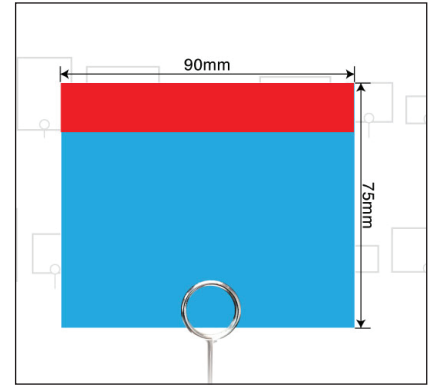

Colour: Blue and Red
SKU: SYMEYO000013