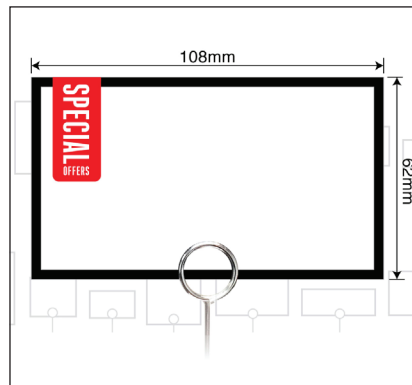

Colour: Black, White & Red
SKU: Symeyo000017

Type 7 90mm x 75mm