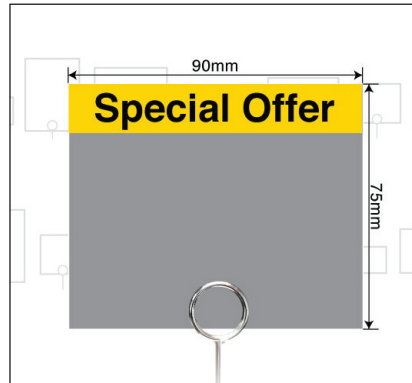

They are available in different sizes and colours divided by types to help you to choose the best options for your display.

Ask about custom sizes, designs or your branding pre-printed.

Type 1 75mm x 37mm

Colour: White
SKU: SYMEYO000001

Type 5 90mm x 75mm

Colour: Black and Red
SKU: SYMEYO000011

Colour: Black and Yellow
SKU: SYMEYO000040

Colour: Blue
SKU: SYMEYO000012

Product Display Labels

Type 5 90mm x 75mm

Colour: Grey and Red
SKU: SYMEYO000007

Colour: Grey, Red and Blue
SKU: SYMEYO000016

Product Display Labels

Type 5 90mm x 75mm

Colour: Pink
SKU: SYMEYO000036

Colour: Special Offer Grey & Yellow
SKU: SYMEYO000034

Type 6 108mm x 62mm

Colour: BLACK & WHITE
SKU: SYMEYO000008

Colour: Black, White & Red
SKU: Symeyo000017

Type 7 90mm x 75mm

Colour: Black
SKU: SYMEYO000035

Colour: Matt Black
SKU: SYMEYO000030

Colour: White
SKU: SYMEYO000037