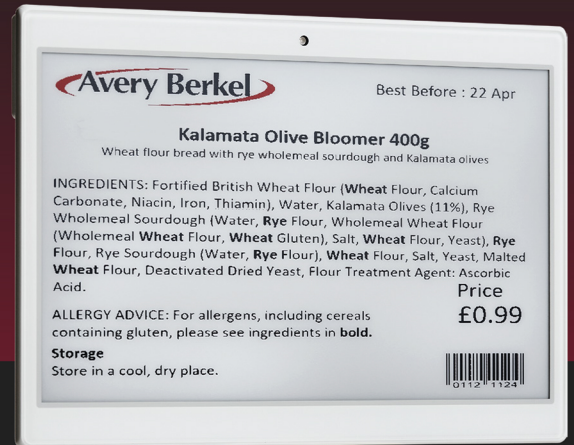

# SAVE UP TO 70% ON PRICE CHANGE COSTS AND HUNDREDS OF LABOUR HOURS ANNUALLY

- Deliver consistent and accurate consumer information across all trading areas
- Natasha's Law and Calorie Labelling Regulations compliant
- Fully supported by Avery Berkel across the UK and Ireland

## RETAIL FOCUSED AND IN MANY SIZES

2.1 inch

5.8 inch

7.5 inch

- 1.5 inch to 7.5 inch sizes
- Up to 15 year battery life
- Built to last
- IP68 protection rating
- Freezer compatible versions available
- Modern, ultra-thin 'uni-body' design
- 3 colour displays: black, white, red
- Custom fonts, images and graphics
- Barcodes and QR codes scannable on-screen